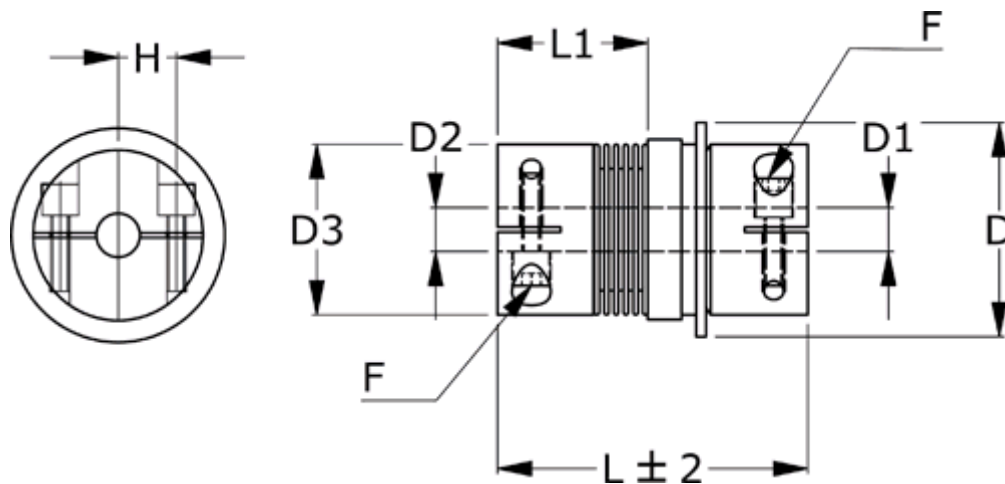

Article number: 335011501132435D1

Description: Safety coupling BKK 150 multiposition
Length 113 mm, bore 24/35 mm, TKn max 130 NM

Measures

D = 94
D1 = 35
D2 = 24
D3 = 82.0
F = M10
H = 28.0
L = 113
L1 = 57.5

Nom. torque NM (TKn) = 130NM overload torque range 1
Position engagement = C = Synchronous
s = 2.0